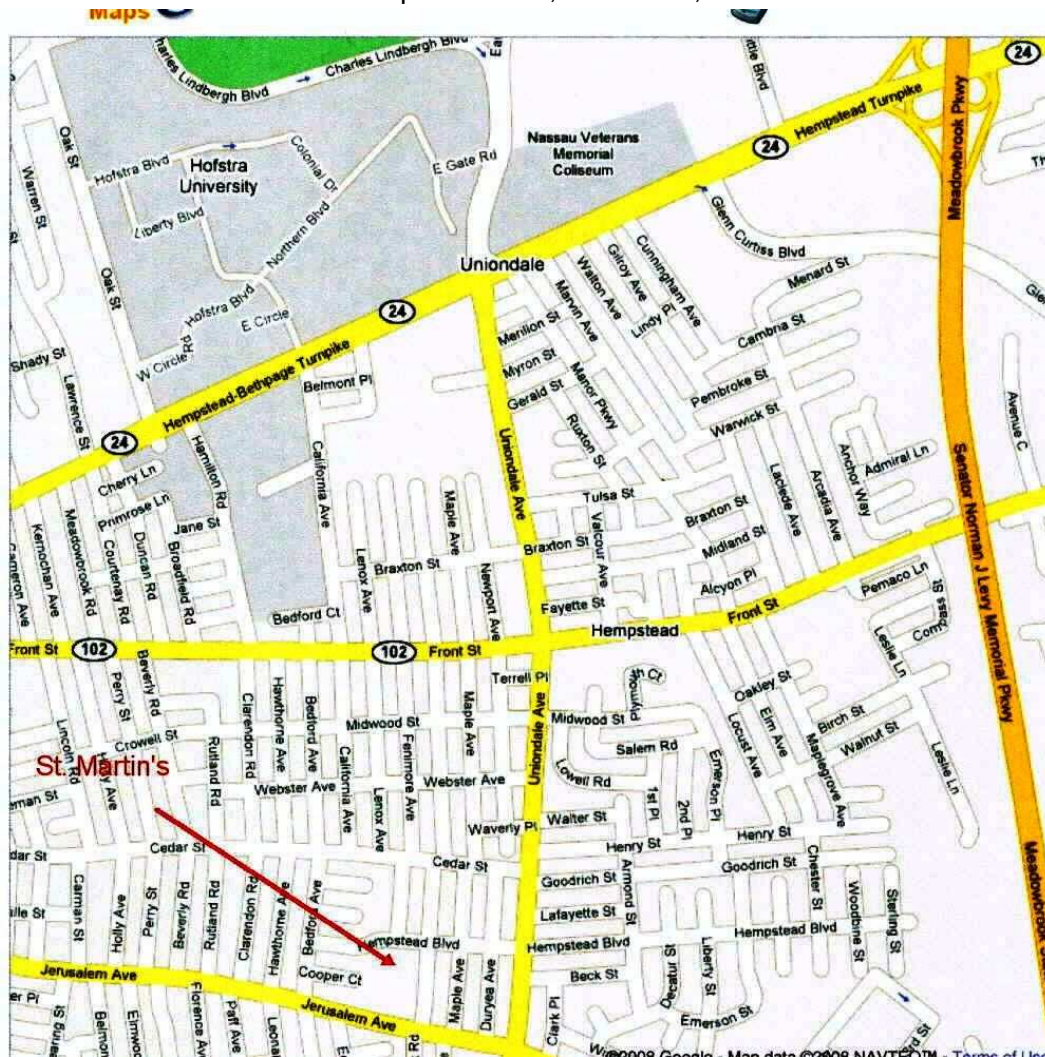

Directions to St. Martin de Porres Marianist School
530 Hempstead Blvd, Uniondale, NY 11553

Directions from the Southern State Parkway:

- Westbound exit 21N (Nassau Rd)
- At the traffic light make a right turn on to Nassau Rd
- Go straight and at the first traffic light make a right on to Uniondale Ave
- Go about 1 mile, at the fifth traffic light make a left onto Hempstead Blvd
- The school is three blocks down on the left side

- Eastbound exit 21 (Nassau Rd)
- At the first traffic light, make left on to Brookside Ave
- Brookside turns into Uniondale Ave
- Go about 1 mile, at the sixth traffic light make a left onto Hempstead Blvd
- The school is three blocks down on the left side

Directions from Northern State Parkway:

- Take Northern State Parkway to the Meadowbrook Parkway
- Take Meadowbrook Parkway to Exit M4 (Route 24 West, Hempstead/Coliseum)
- Follow Route 24 West (Hempstead Turnpike)
- Go past Nassau Veterans Coliseum and at the first traffic light after the Coliseum make a left on to Uniondale Ave
- Go about 1.5 miles and make a right at the third traffic light on to Hempstead Blvd
- The school is three blocks down on the left side